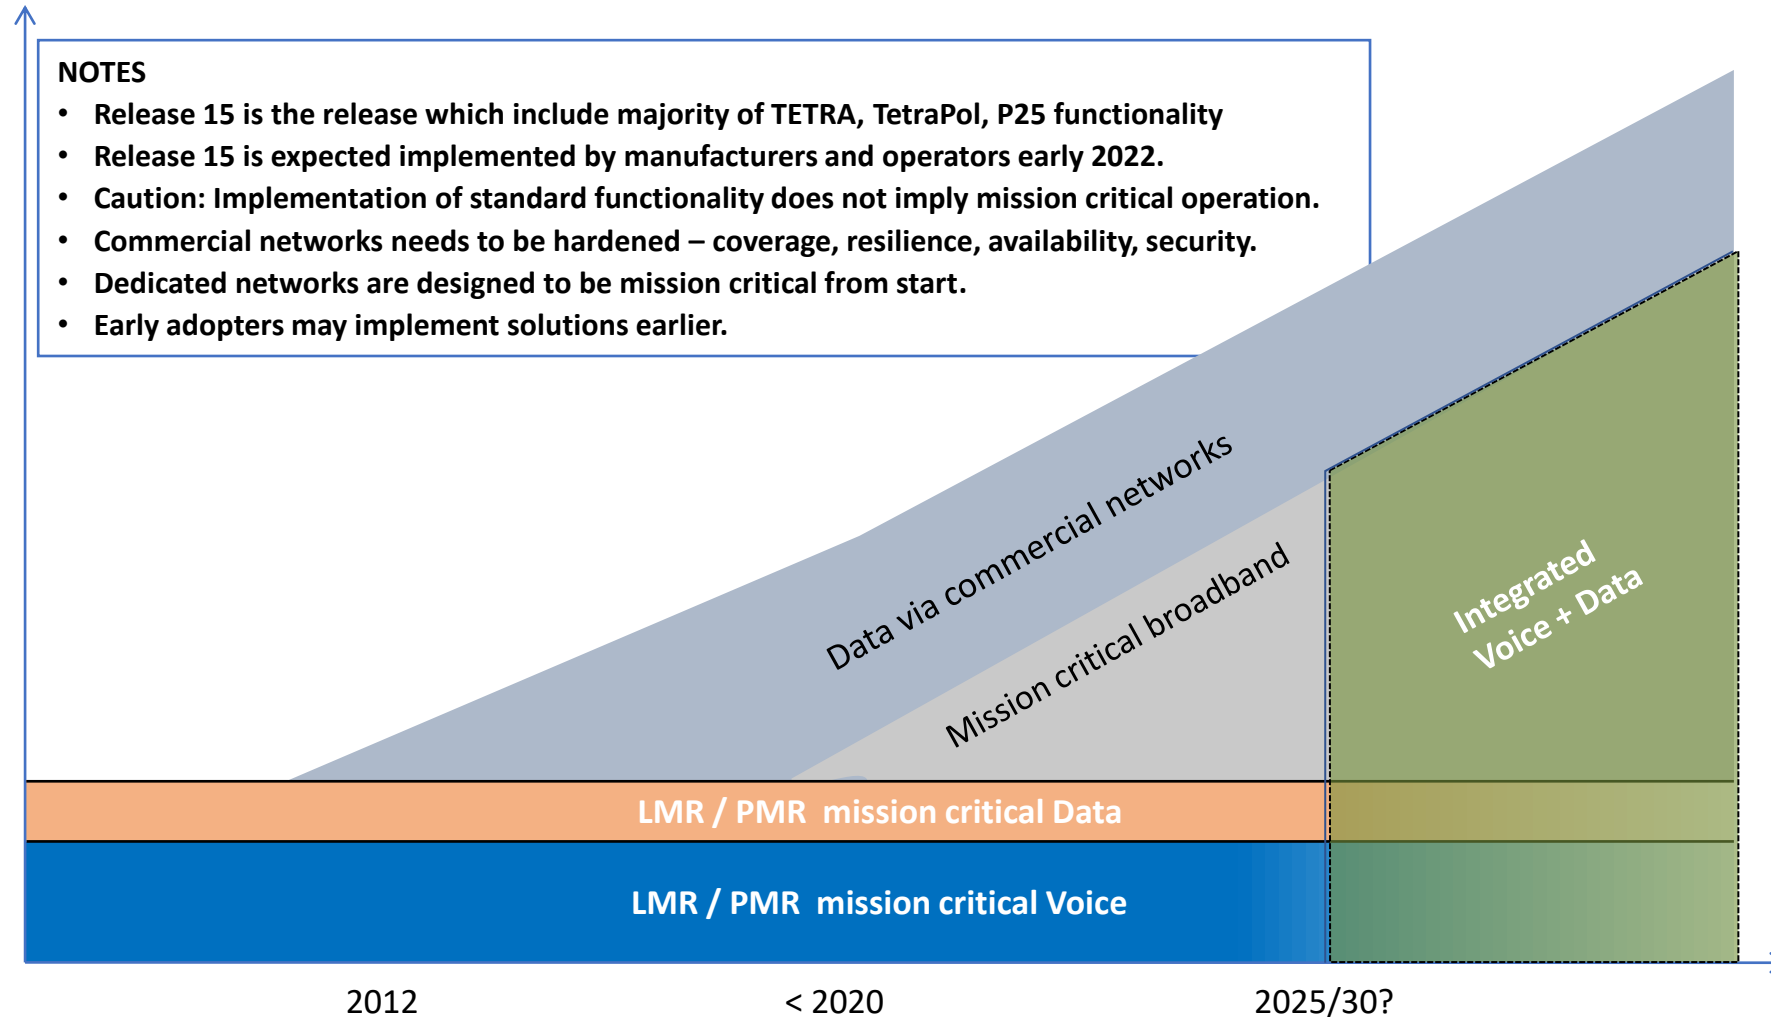

➤ What does it do?

- Act as reference point in TCCA for TETRA related strategic aspects
- Propose TETRA related strategic guidelines to the TCCA Board
- Co-operate with other TCCA WG such as MKT and TF
- Coordinate TETRA promotion (e.g. through conference/exhibitions)

➤ How do I join?

- First joining the TCCA
- Contacting the TIG Chair

TCCA view on Broadband roadmap

TRUSTED · ALWAYS · EVERYWHERE

NOTES

- Release 15 is the release which include majority of TETRA, TetraPol, P25 functionality
- Release 15 is expected implemented by manufacturers and operators early 2022.
- Caution: Implementation of standard functionality does not imply mission critical operation.
- Commercial networks needs to be hardened – coverage, resilience, availability, security.
- Dedicated networks are designed to be mission critical from start.
- Early adopters may implement solutions earlier.

TETRA-LTE co-existence

TRUSTED · ALWAYS · EVERYWHERE

- TETRA and LTE as complementary technology
 - ❑ TETRA for mission critical voice and narrowband data
 - ❑ LTE for broadband data (e.g. video and HQ image transmission)
- Heterogeneous multi-technology eco-system
 - ❑ TETRA and LTE deeply integrated in a single system architecture
 - ❑ Unified provisioning
 - ❑ Unified network management
 - ❑ Unified communications (e.g. mixed multi-technology talkgroups)
- Business model
 - ❑ Mission Critical Operator
 - ❑ TETRA + Commercial LTE + Dedicated LTE + Tactical LTE